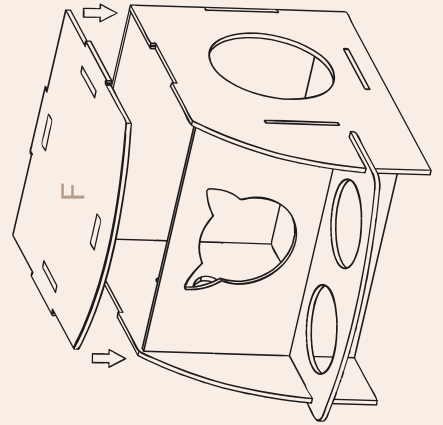

2.

3.

WARNING

Cat Bed "Natural Paradise Daisy" provides your pet a place to retreat, relax and sleep.

Modern design that fits perfectly into every home, providing comfort to your pet.

Follow wash and care instructions.